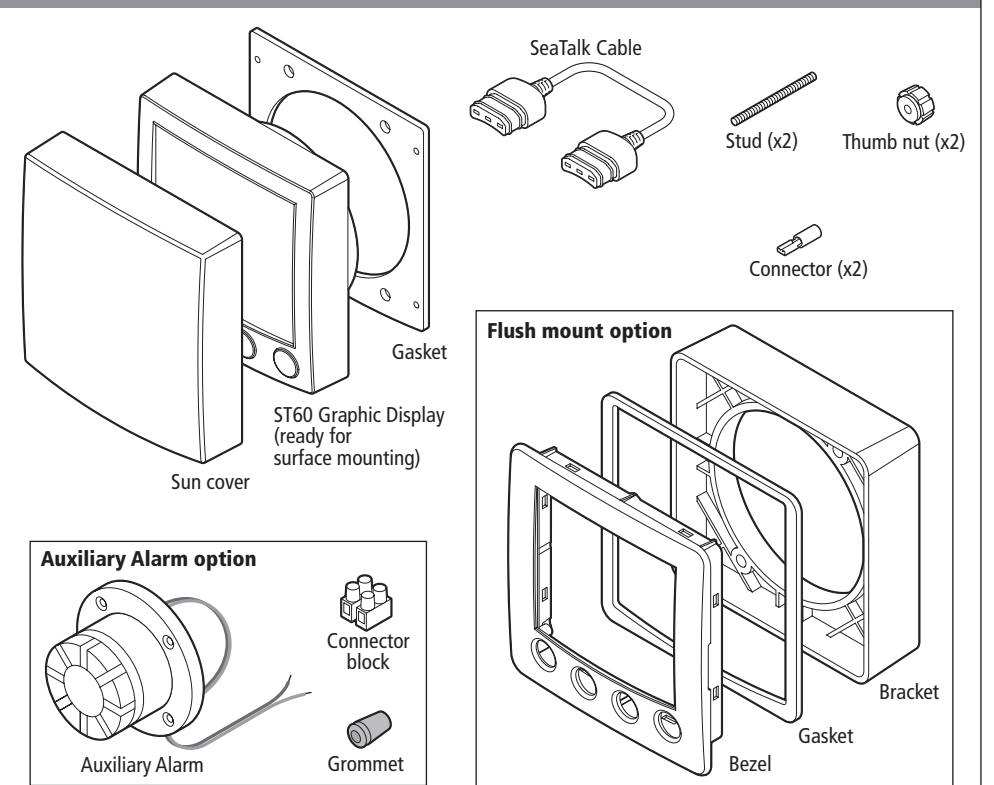

Flush mount template

D6465-1

ST60 Graphic Display Installation Guide

Parts supplied

Tools required

D6463-1

Connection details

D6466-1

### Surface mount display

### Flush mount display