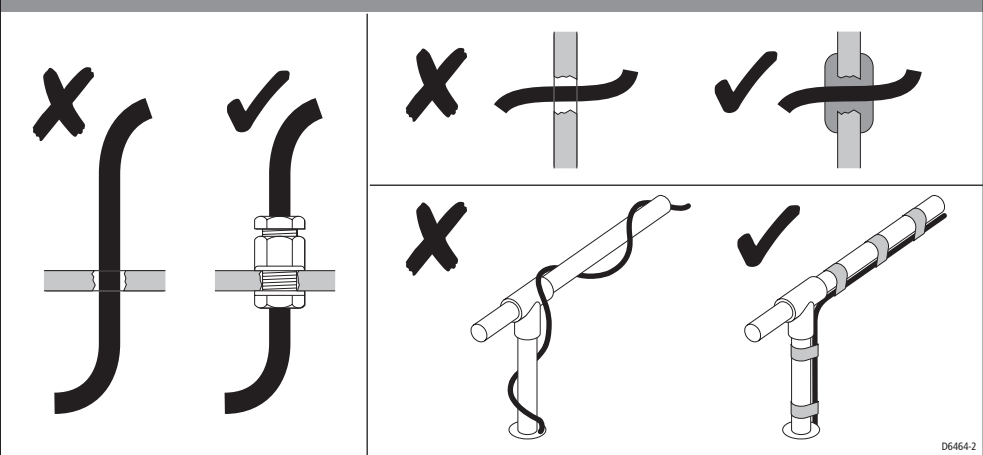

Running cables

D6464-2

Raymarine Ltd, Portsmouth, Hampshire, UK PO3 5TD
Raymarine Inc. Nashua, NH 03063-4219, USA
Recyclable Material - Please dispose of responsibly.

+44 (0) 23 9269 3611
Toll Free: 800-539-5539
+1 603-881-5200