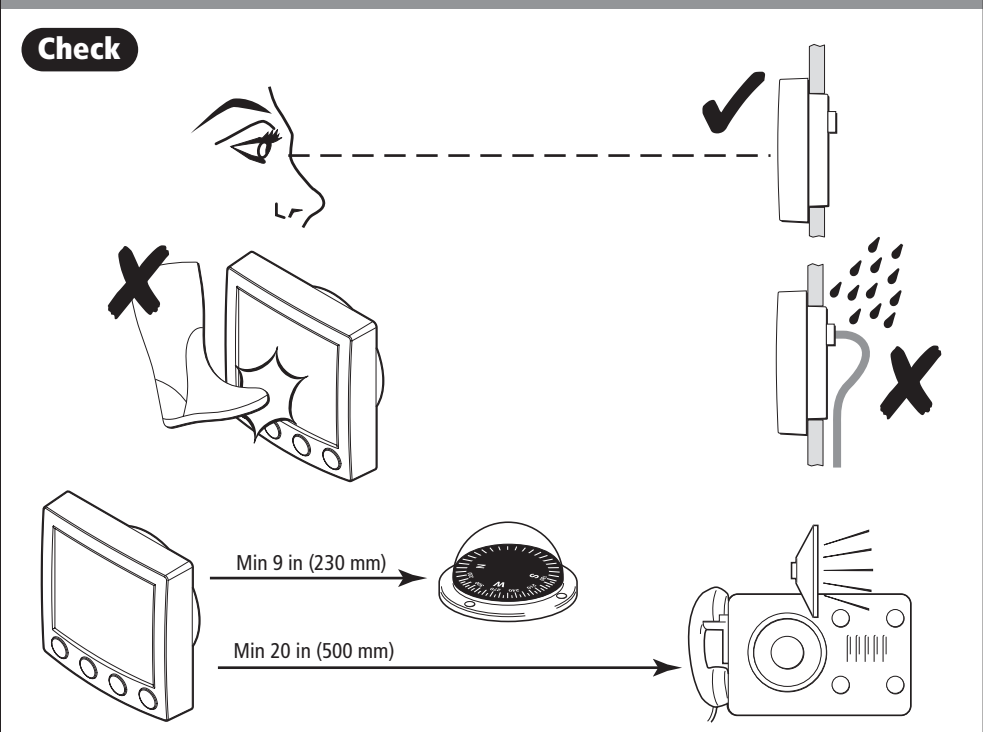

Site requirements