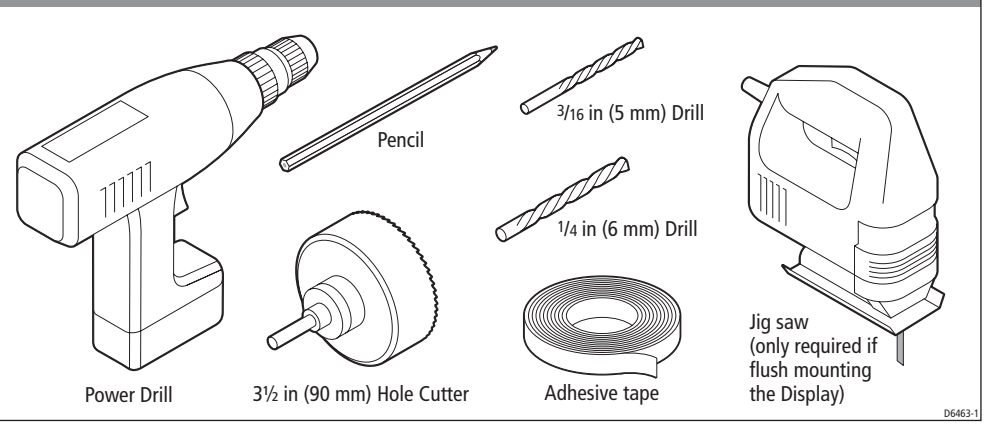

Flush mount template

D6465-1

ST60 Graphic Display Installation Guide

Parts supplied

Tools required

D6463-1

Connection details

D6466-1