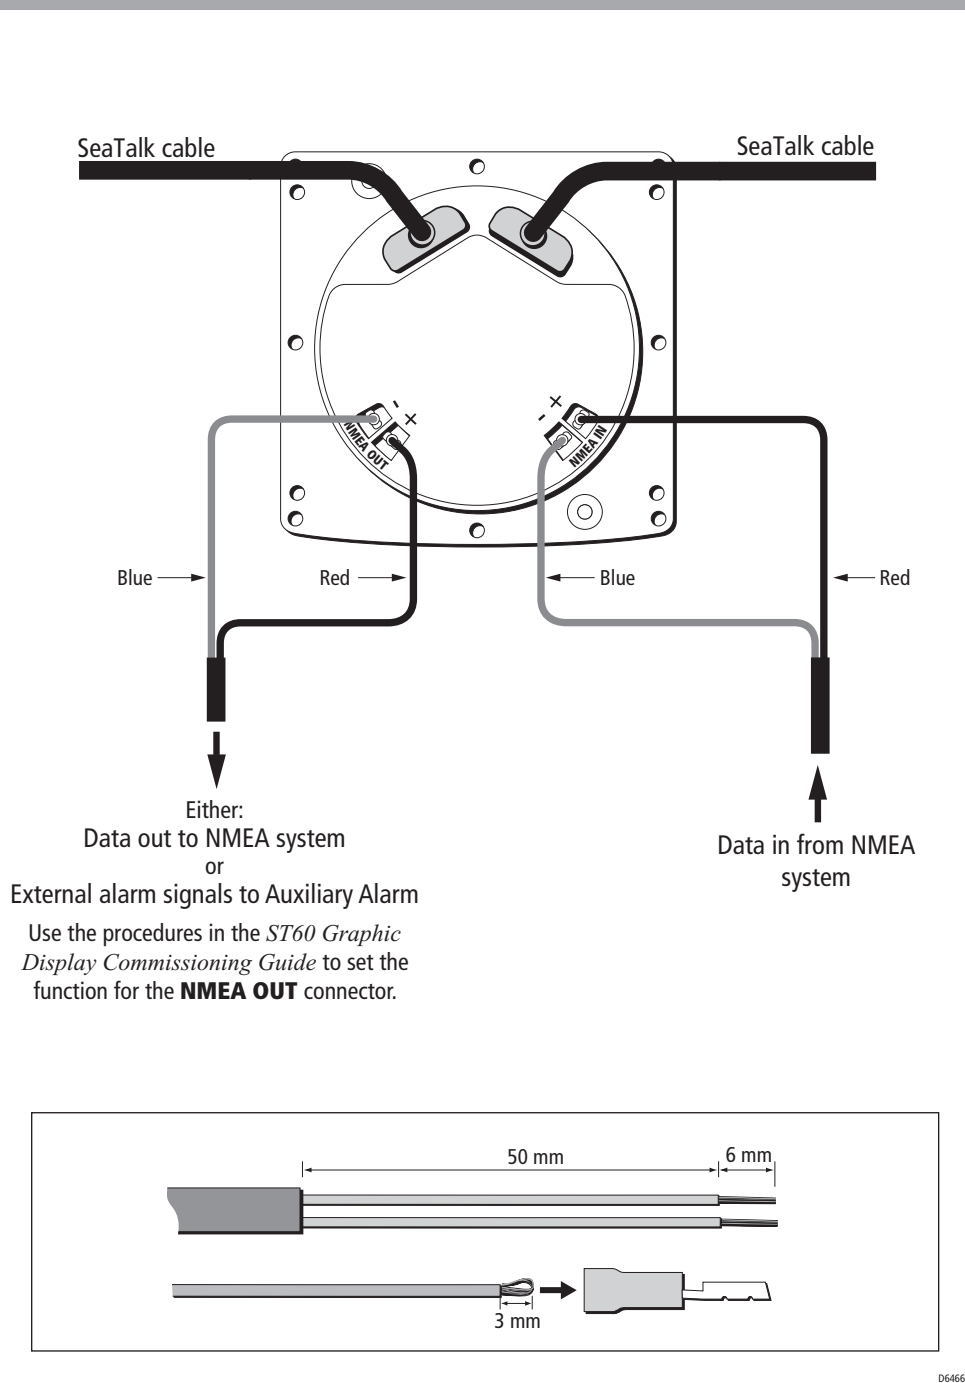

Flush mount template

D6465-1

ST60 Graphic Display Installation Guide

Parts supplied

Tools required

D6463-1

Connection details

D6466-1

### Surface mount display

### Surface mount template

### Flush mount display