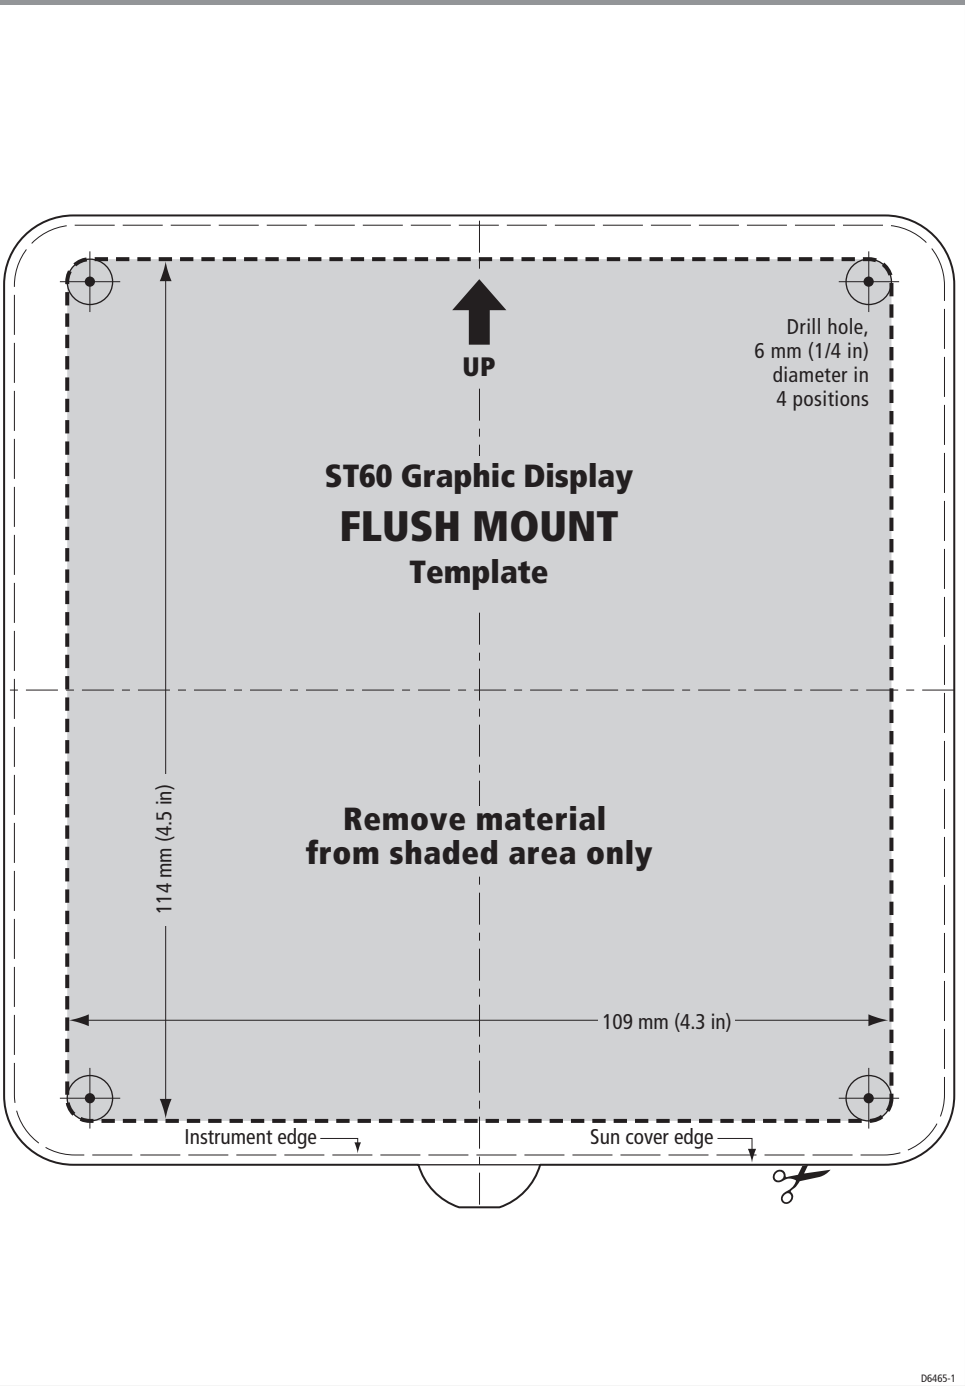

Flush mount template

D6465-1

ST60 Graphic Display Installation Guide

Parts supplied

Tools required

D6463-1

Connection details

D6466-1

### Surface mount display

### Surface mount template

### Flush mount display